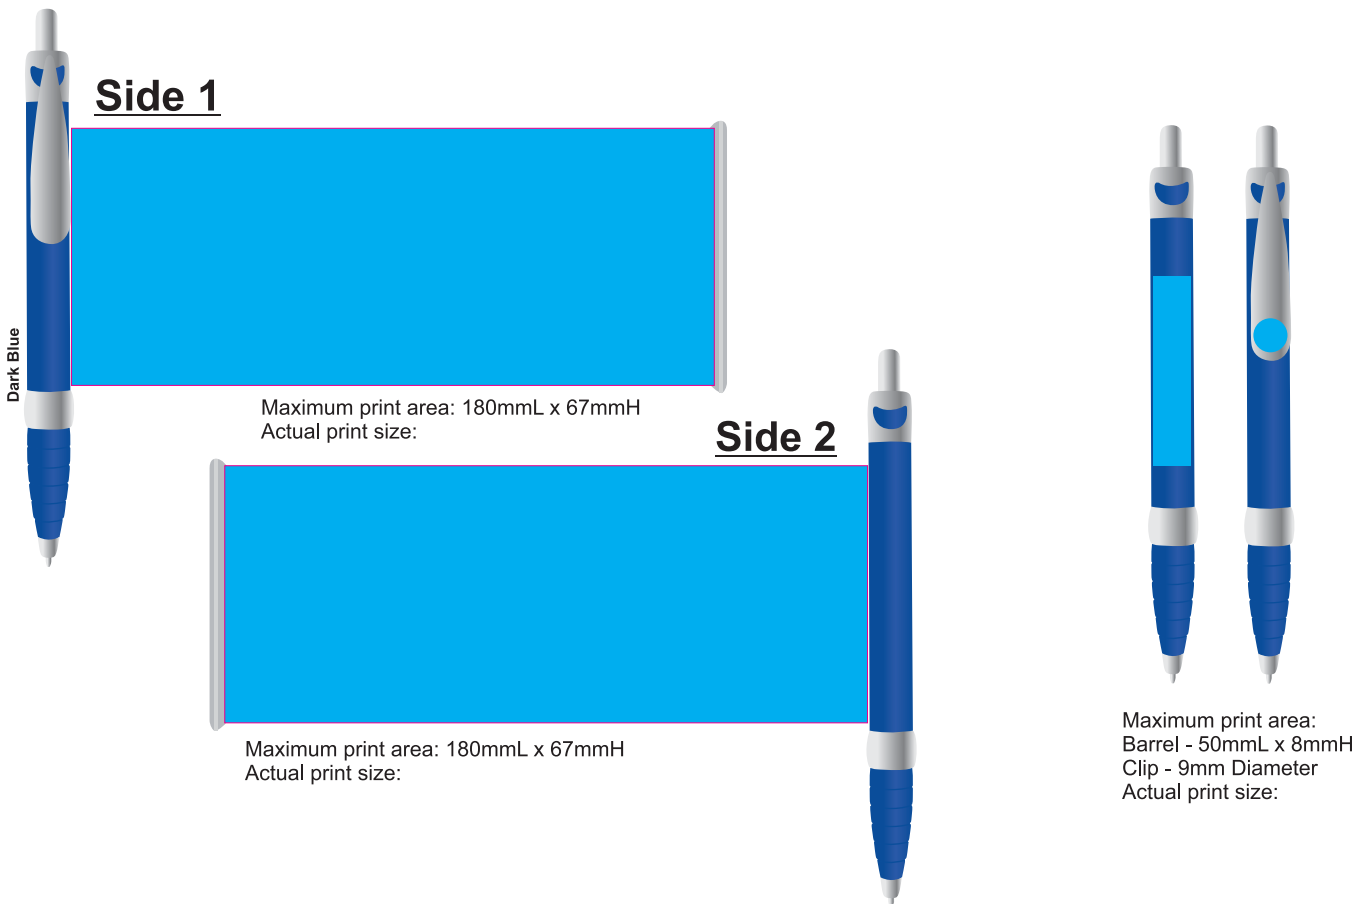

Order #
Proof #1
Date 00/00/00

Product Code : LN6620
Description : Riviera Banner Pen
Item Colour/s : Black, Dark Blue, Green, Orange, Purple, Red, White
Quantity :
Ink Colour : **Black or Blue**
Decoration Type : **Pad + Digital Laminate**
Print Colour

IMPORTANT

Banner pens are laminated one side and not the other which can affect colours. 10% plus or minus of pantone colour is considered acceptable.

BELOW IS 50% OF ACTUAL SIZE

PLEASE SEE NEXT PAGE...

INTERNAL USE ONLY

Side 1

Dark Blue

Pink outline shows banner edge & will not be printed.

Maximum print area: 180mmL x 67mmH
Actual print size:

Side 2

Maximum print area: 180mmL x 67mmH
Actual print size:

Pink outline shows banner edge & will not be printed.

Maximum print area: Barrel - 50mmL x 8mmH and/or Clip - 9mm Diameter
Actual print size: