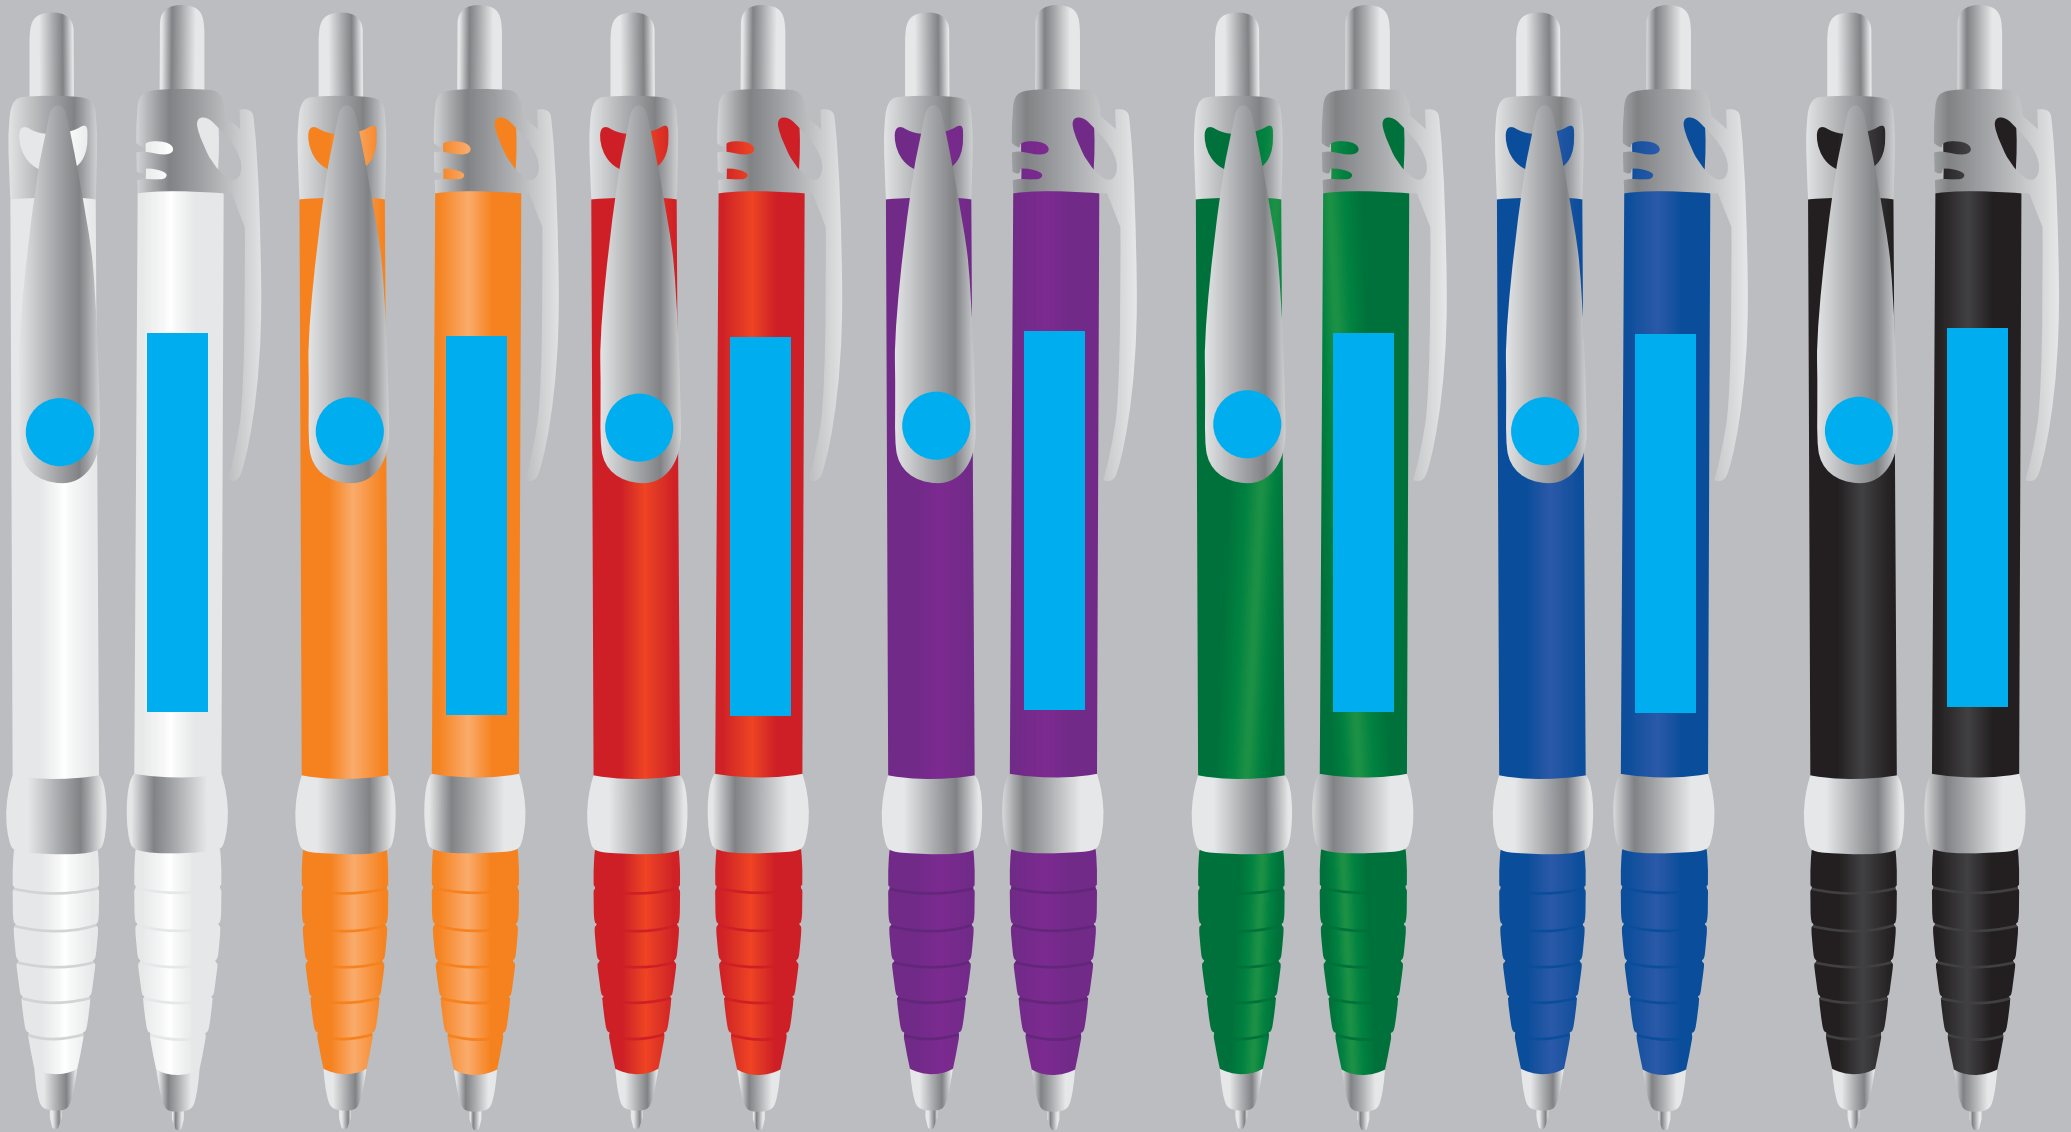

Order #
Proof #1
Date 00/00/00

Product Code : LN6620
Description : Riviera Banner Pen
Item Colour/s : Black, Dark Blue, Green, Orange, Purple, Red, White
Quantity :
Ink Colour : **Black or Blue**
Decoration Type : **Pad + Digital Laminate**
Print Colour

IMPORTANT

Banner pens are laminated one side and not the other which can affect colours. 10% plus or minus of pantone colour is considered acceptable.

BELOW IS 50% OF ACTUAL SIZE

PLEASE SEE NEXT PAGE...

INTERNAL USE ONLY

Side 1

Dark Blue

Pink outline shows banner edge & will not be printed.

Maximum print area: 180mmL x 67mmH
Actual print size:

Side 2

Maximum print area: 180mmL x 67mmH
Actual print size:

Pink outline shows banner edge & will not be printed.

MORE PEN COLOURS ON NEXT PAGE...

White

Orange

Red

Purple

Green

Dark Blue

Black